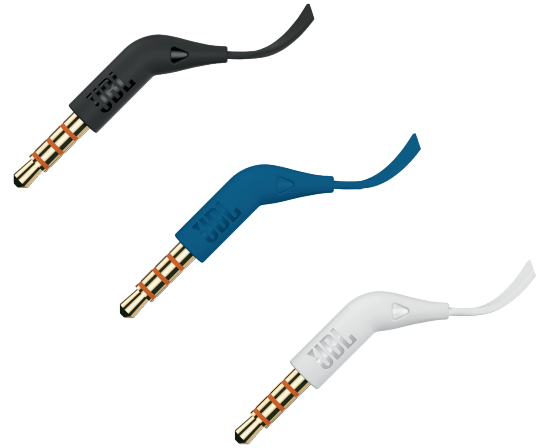

T110

In-ear headphones

Bass that rocks, and ready to roll.

Introducing JBL T110 in-ear headphones. They're lightweight, comfortable and compact. Under the durable earpiece housing, a pair of 9mm drivers punch out some serious bass, reproducing the JBL Pure Bass sound you've experienced in concert halls, arenas and recording studios around the world. In addition, the single-button remote on a tangle-free flat cable lets you control music playback, as well as answer calls on the fly with a built-in microphone. Making the JBL T110 your everyday companion for work, at home and on the road.

Features

- ▶ JBL Pure Bass sound
- ▶ 1-button remote with microphone
- ▶ Tangle-free flat cable

T110

In-ear headphones

Features and Benefits

JBL Pure Bass sound

For over 60 years, JBL has engineered the precise, impressive sound found in big venues around the world. These headphones reproduce that same JBL sound, punching out bass that's both deep and powerful.

1-button remote with microphone

Control music playback with a convenient one-button remote. Got an incoming call? Answer it on the fly with the built-in microphone.

Tangle-free flat cable

A flat cable that's durable and won't tangle up in knots.