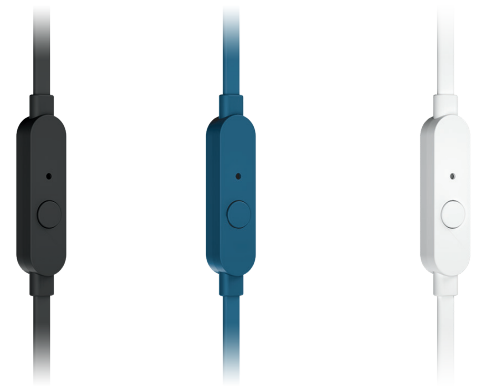

T110

In-ear headphones

Bass that rocks, and ready to roll.

Introducing JBL T110 in-ear headphones. They're lightweight, comfortable and compact. Under the durable earpiece housing, a pair of 9mm drivers punch out some serious bass, reproducing the JBL Pure Bass sound you've experienced in concert halls, arenas and recording studios around the world. In addition, the single-button remote on a tangle-free flat cable lets you control music playback, as well as answer calls on the fly with a built-in microphone. Making the JBL T110 your everyday companion for work, at home and on the road.

Features

- ▶ JBL Pure Bass sound
- ▶ 1-button remote with microphone
- ▶ Tangle-free flat cable

T110

In-ear headphones

Features and Benefits

JBL Pure Bass sound

For over 60 years, JBL has engineered the precise, impressive sound found in big venues around the world. These headphones reproduce that same JBL sound, punching out bass that's both deep and powerful.

1-button remote with microphone

Control music playback with a convenient one-button remote. Got an incoming call? Answer it on the fly with the built-in microphone.

Tangle-free flat cable

A flat cable that's durable and won't tangle up in knots.